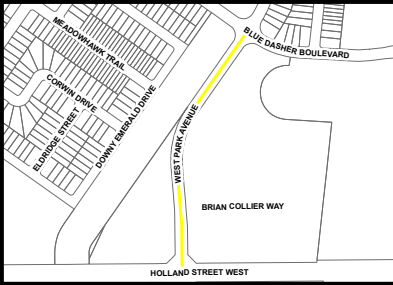

 ASE Camera Locations

**WARNING!**

The information contained herein is compiled from other documentation and may contain errors, omissions or inaccuracies. The Town of Bradford West Gwillimbury, its officers, employees and agents are not responsible for, and the users by accepting this document hereby waive as against the said Town, its officers, employees, agents, any claim for damages arising from or in any way related to any errors, omissions, misrepresentation or inaccuracies contained in this document whether due to negligence or otherwise. Any user is advised to verify all information.

## ASE Program: West Park Avenue

**Direction of Travel**  
**Signs Become Apparent Based on Travel Orientation :**

-  Direction of Travel (Signs to the left of the road)
-  Direction of Travel (Signs to the right of the road)

**Key Map**

-  Subject Street
-  Parcels