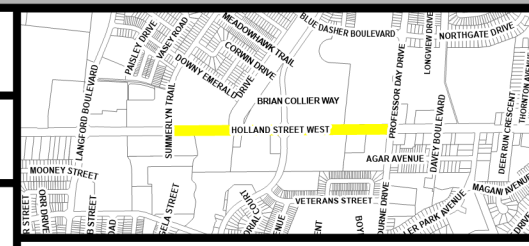


 ASE Camera Locations

WARNING!

The information contained herein is compiled from other documentation and may contain errors, omissions or inaccuracies. The Town of Bradford West Gwillimbury, its officers, employees and agents are not responsible for, and the users by accepting this document hereby waive as against the said Town, its officers, employees, agents, any claim for damages arising from or in any way related to any errors, omissions, misrepresentation or inaccuracies contained in this document whether due to negligence or otherwise. Any user is advised to verify all information.

ASE Program: Holland Street West

Signs Become Apparent Based on Travel Orientation

-   Direction of Travel (Signs above the road)
-   Direction of Travel (Signs below the road)

Key Map
 Subject Streets
 Parcels